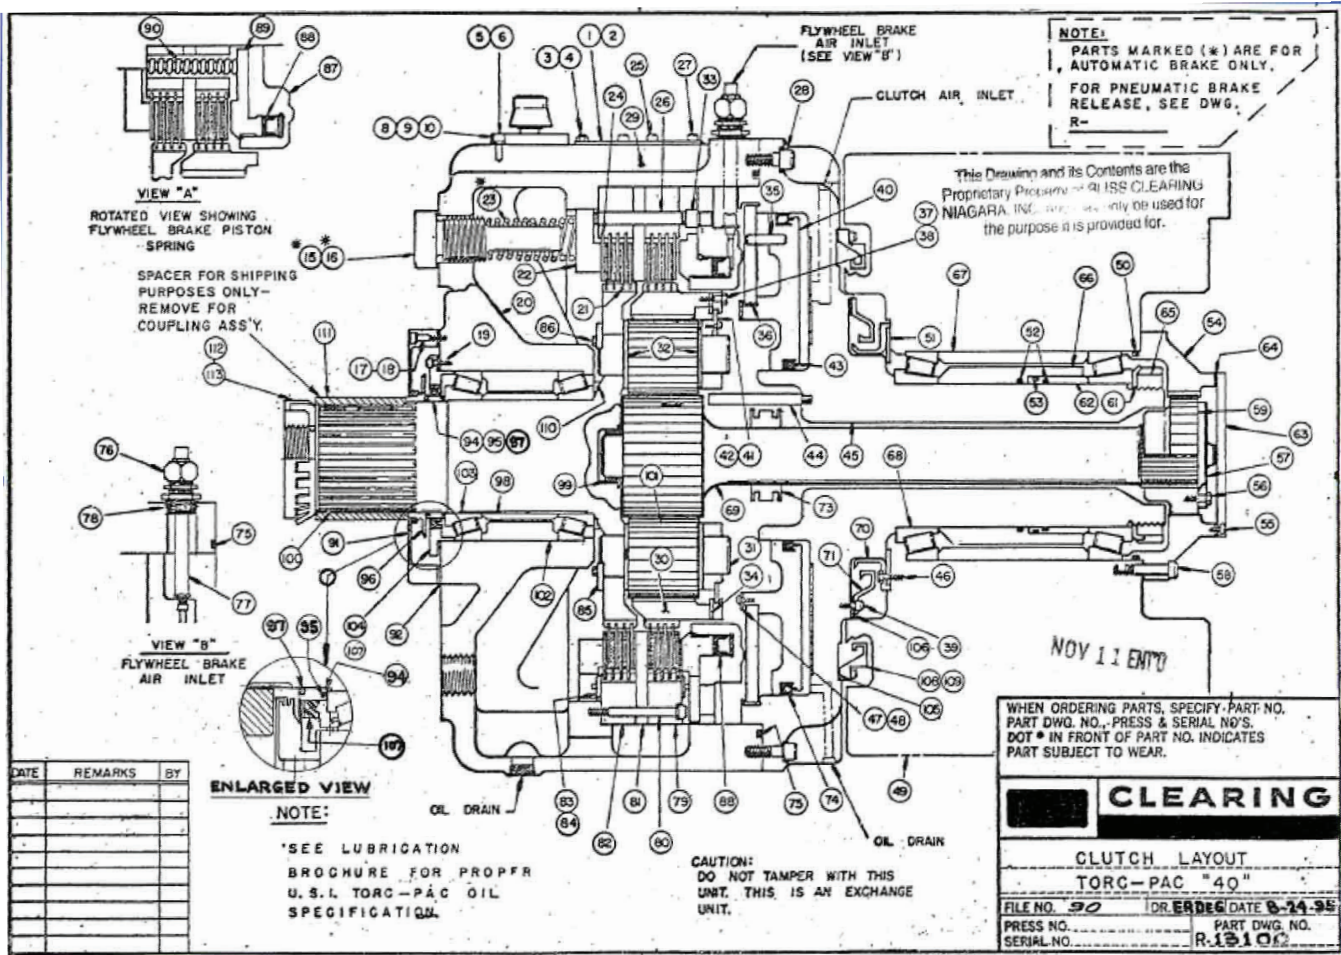

# TorcPac40

Member of the Schuler Group

Part Number	Description	Number Required	Detail Number
1	Retainer Plate	1	
2	Gasket	1	
3	Key Bolt	1	
4	Hex Nut	1	
5	Cap Screw		
6	Lockwasher		
7			
8	Retainer Plate	1	
9	Gasket	1	
10	Breather	1	
11			
12			
13			
14			
15	Spring Retainer	22	
16	Gasket	22	
17	Cap Screw		
18	Lockwasher		
19	Cap Screw		
20	Housing	1	
21	Friction Disc	8	
22	Brake Pressure Plate	1	
23	Spring	22	
24	Driven Disc	8	
25	Cap Screw		
26	Release Pin	8	
27	Cap Screw		
28	Cap Screw		
29	Key	1	
30	Ring Gear	1	
31	Planet Pin	5	
32	Planet Washer	10	
33	Stop Pin	8	
34	Spacer Ring	1	

Part Number	Description	Number Required	Detail Number
35	Dowel Pin	4	
36	Polar Lever	24	
37	Retainer Ring	1	
38	Cap Screw		
39	Cap Screw		
40	Piston	1	
41	Guide Ring	1	
42	Cap Screw		
43	"E" Packing	1	
44	Lubrication Pipe	1	
45	Quill	1	
46	Cap Screw		
47	Retainer Ring	1	
48	Cap Screw		
49	Flywheel	1	
50	"O" Ring	1	
51	Oil Retainer	1	
52	"O" Ring	2	
53	"O" Ring	1	
54	Drive Hub	1	
55	Cap Screw		
56	Cap Screw		
57	Retainer	1	
58	Drive Bolt	12	
59	Spline Hulb	1	
60			
61	Lockwasher	1	
62	Spacer	1	
63	Cover Plate	1	
64	Gasket	1	
65	Locknut	1	
66	Spacer	1	
67	Spacer	1	
68	Bearing	2	

Part Number	Description	Number Required	Detail Number
103	Bearing	2	
104	Bearing Retainer	1	
105	Gasket	1	
106	Gasket	1	
107	Oil Seal	1	
108	Oil Catcher	1	
109	Cap Screw		
110	Spacer	1	
111	Spacer	1	
112	Lockwasher	1	
113	Locknut	1	